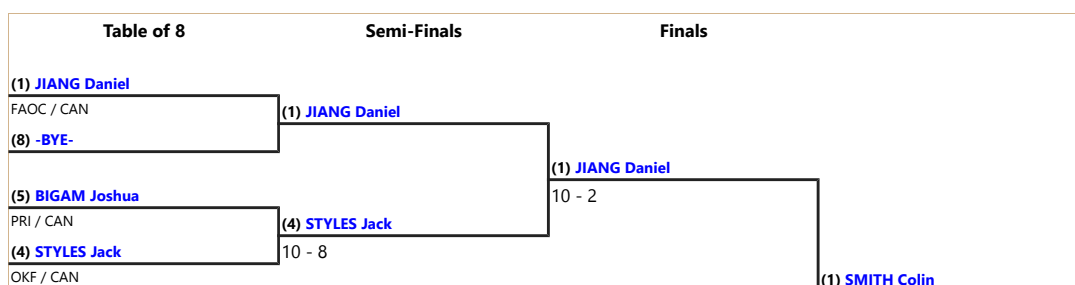

PRIORI FALL CUP

Y-12 MIXED EPEE
NOVEMBER-02-19 - 3:00 PM

FINAL RESULTS

Place	Name	Member #	Club(s)	Division	Country
1	SMITH Colin	C15-0962	Okanagan Freestyle Fencing		CAN
2	JIANG Daniel	C18-0393	Fencing Academy Of Calgary		CAN
3T	HAYES Bricen	C18-1309	Epic Fencing Club		CAN
3T	STYLES Jack	C15-1538	Okotoks Fencing Club		CAN
5	BIGAM Joshua	C16-0553	Priori Epee Fencing Club		CAN
6	ZHANG Eric		Fencing Academy Of Calgary		CAN

ROUND #1 - POOL - ROUND SEEDING

Seed	Name	Club(s)	Division	Country	Status
1	STYLES Jack	OKF		CAN	
2	JIANG Daniel	FAOC		CAN	
3	HAYES Bricen	EPIC		CAN	
4	BIGAM Joshua	PRI		CAN	
5	ZHANG Eric	FAOC		CAN	
6	SMITH Colin	OFF		CAN	

ROUND #1 - POOL - SCORES

POOL #1

	#	1	2	3	4	5	6	V	V/M	TS	TR	Ind
JIANG Daniel FAOC / CAN	1		V5	V5	V5	V5	V5	5	1.00	25	13	+12
ZHANG Eric FAOC / CAN	2	D2		D1	D1	V5	D2	1	0.20	11	24	-13
HAYES Bricen EPIC / CAN	3	D2	V5		D4	V5	V4	3	0.60	20	15	+5
SMITH Colin OFF / CAN	4	D4	V5	V5		V5	V5	4	0.80	24	13	+11
BIGAM Joshua PRI / CAN	5	D2	D4	D3	D1		V5	1	0.20	15	23	-8
STYLES Jack OKF / CAN	6	D3	V5	D1	D2	D3		1	0.20	14	21	-7

ROUND #2 - DE - ROUND SEEDING

Seed	Name	Club(s)	Division	Country	V	V/M	TS	TR	Ind	Status
1	JIANG Daniel	FAOC		CAN	5	1.00	25	13	+12	Advanced
2	SMITH Colin	OFF		CAN	4	0.80	24	13	+11	Advanced
3	HAYES Bricen	EPIC		CAN	3	0.60	20	15	+5	Advanced
4	STYLES Jack	OKF		CAN	1	0.20	14	21	-7	Advanced
5	BIGAM Joshua	PRI		CAN	1	0.20	15	23	-8	Advanced
6	ZHANG Eric	FAOC		CAN	1	0.20	11	24	-13	Advanced

ROUND #2 - DE - SCORES