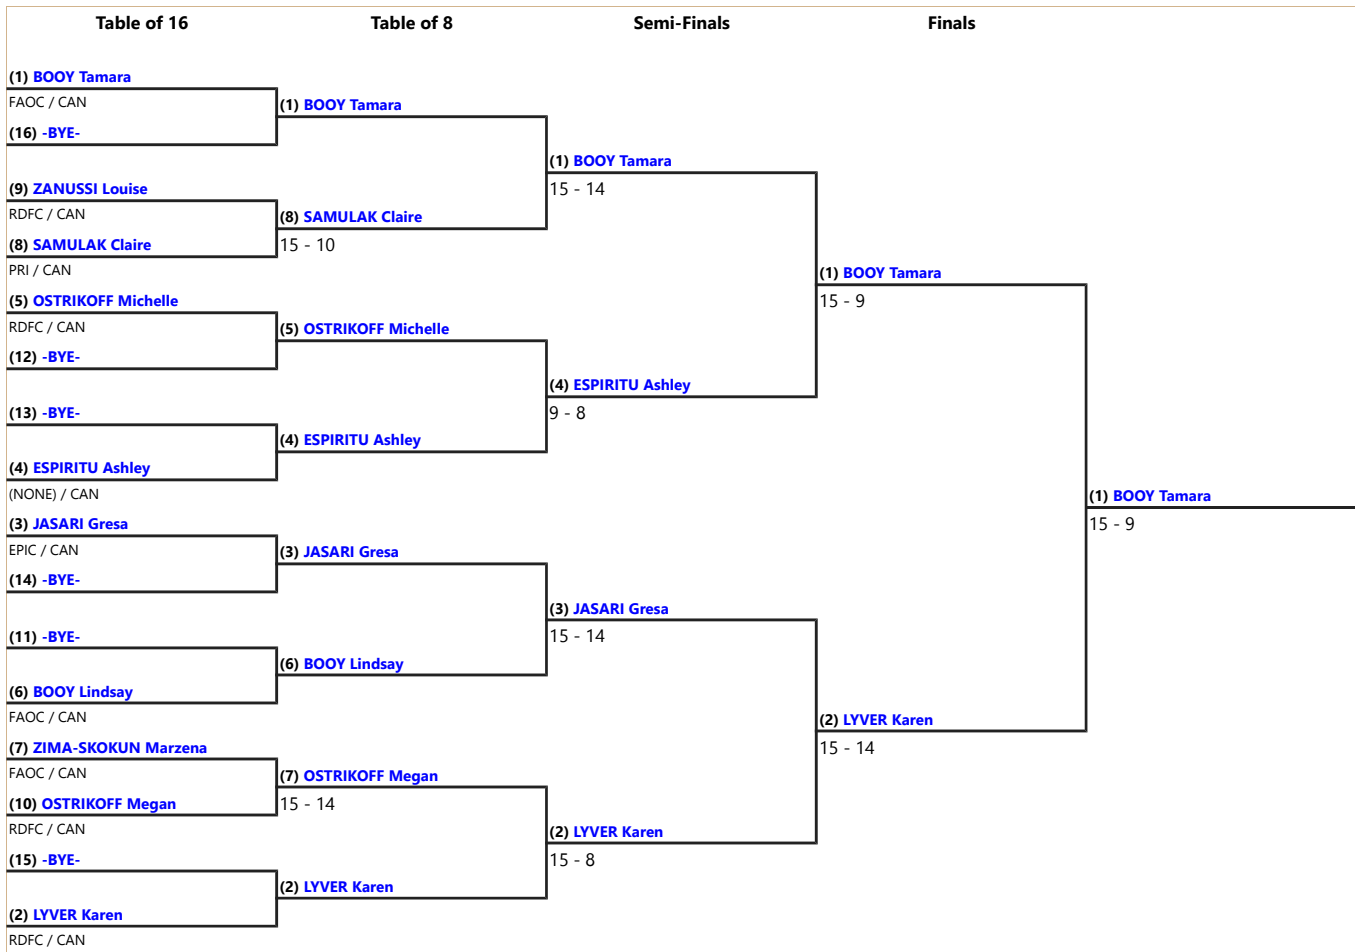

Seed	Name	Club(s)	Division	Country	V	V/M	TS	TR	Ind	Status
1	BOOY Tamara	FAOC		CAN	4	1.00	20	7	+13	Advanced
2	LYVER Karen	RDFC		CAN	4	1.00	20	9	+11	Advanced
3	JASARI Gresa	EPIC		CAN	3	0.75	17	12	+5	Advanced
4	ESPIRITU Ashley	(NONE)		CAN	3	0.75	15	13	+2	Advanced
5	OSTRIKOFF Michelle	RDFC		CAN	2	0.50	17	18	-1	Advanced
6	BOOY Lindsay	FAOC		CAN	2	0.50	14	17	-3	Advanced
7	ZIMA-SKOKUN Marzena	FAOC		CAN	1	0.25	14	19	-5	Advanced
8	SAMULAK Claire	PRI		CAN	1	0.25	13	19	-6	Advanced
9T	OSTRIKOFF Megan	RDFC		CAN	0	0.00	12	20	-8	Advanced
9T	ZANUSSI Louise	RDFC		CAN	0	0.00	12	20	-8	Advanced

ROUND #2 - DE - SCORES

Results generated by Fencing Time v4.4 Tournament Software
www.FencingTime.com
Copyright © 2018 by Fencing Time, LLC