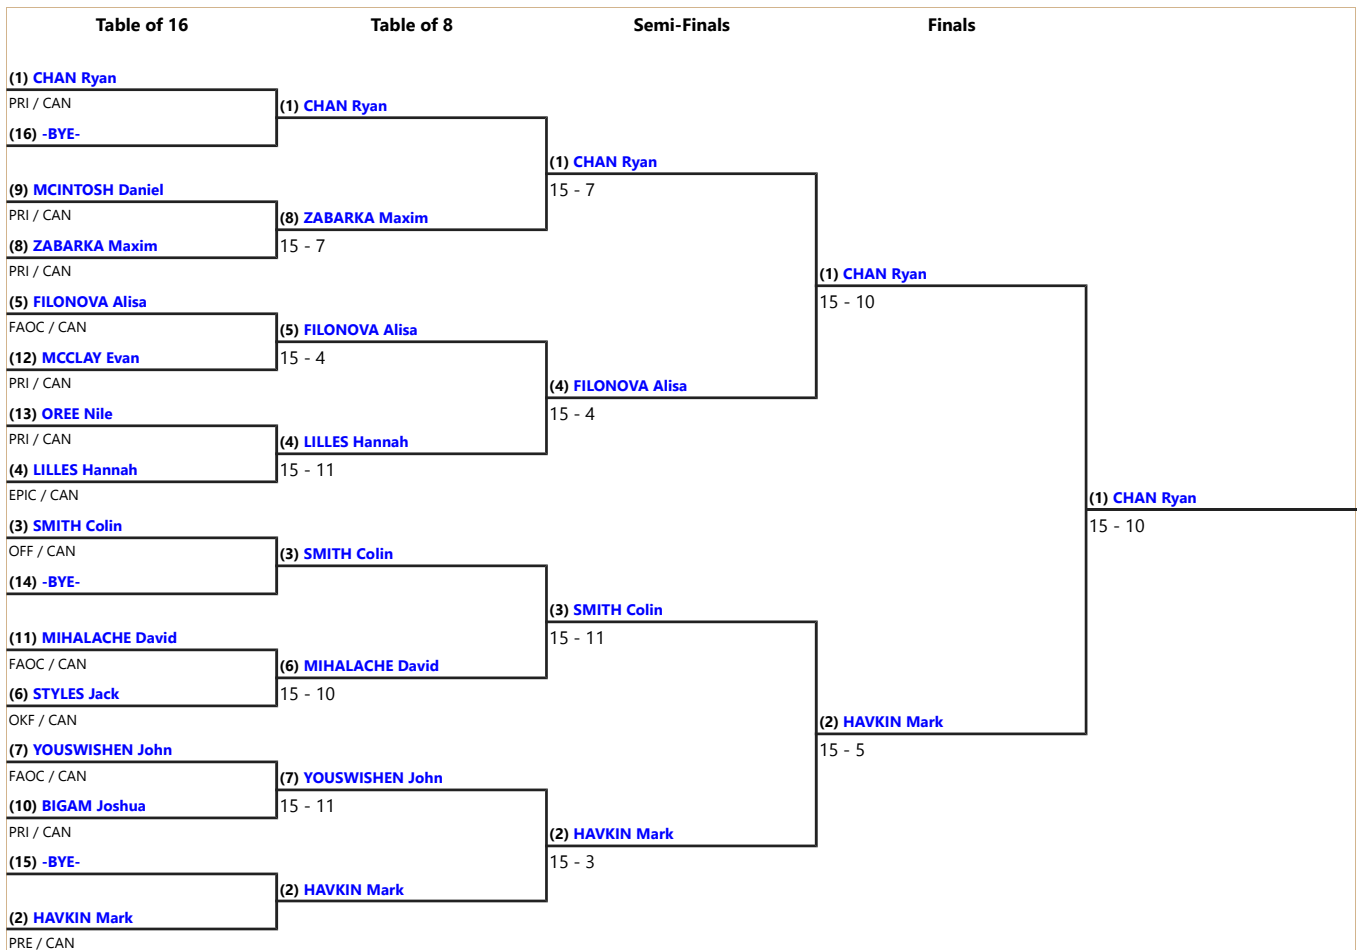

BIGAM Joshua PRI / CAN	2	D0		V5	D3	D3	D4		1	0.20	15	21	-6
OREE Nile PRI / CAN	3	D0	D1		D2	D3	D3		0	0.00	9	24	-15
FILONOVA Alisa FAOC / CAN	4	D3	V5	V5		V5	V5		4	0.80	23	10	+13
YOUSWISHEN John FAOC / CAN	5	D0	V5	V5	D0		D3		2	0.40	13	21	-8
STYLES Jack OKF / CAN	6	D0	V5	V4	D0	V5			3	0.60	14	20	-6

ROUND #2 - DE - ROUND SEEDING

Seed	Name	Club(s)	Division	Country	V	V/M	TS	TR	Ind	Status
1	CHAN Ryan	PRI		CAN	5	1.00	25	3	+22	Advanced
2	HAVKIN Mark	PRE		CAN	5	0.83	27	15	+12	Advanced
3	SMITH Colin	OFF		CAN	5	0.83	29	19	+10	Advanced
4	LILLES Hannah	EPIC		CAN	5	0.83	24	20	+4	Advanced
5	FILONOVA Alisa	FAOC		CAN	4	0.80	23	10	+13	Advanced
6	STYLES Jack	OKF		CAN	3	0.60	14	20	-6	Advanced
7	YOUSWISHEN John	FAOC		CAN	2	0.40	13	21	-8	Advanced
8	ZABARKA Maxim	PRI		CAN	2	0.33	25	24	+1	Advanced
9	MCINTOSH Daniel	PRI		CAN	2	0.33	18	25	-7	Advanced
10	BIGAM Joshua	PRI		CAN	1	0.20	15	21	-6	Advanced
11	MIHALACHE David	FAOC		CAN	1	0.17	22	29	-7	Advanced
12	MCCLAY Evan	PRI		CAN	1	0.17	16	29	-13	Advanced
13	OREE Nile	PRI		CAN	0	0.00	9	24	-15	Advanced

ROUND #2 - DE - SCORES