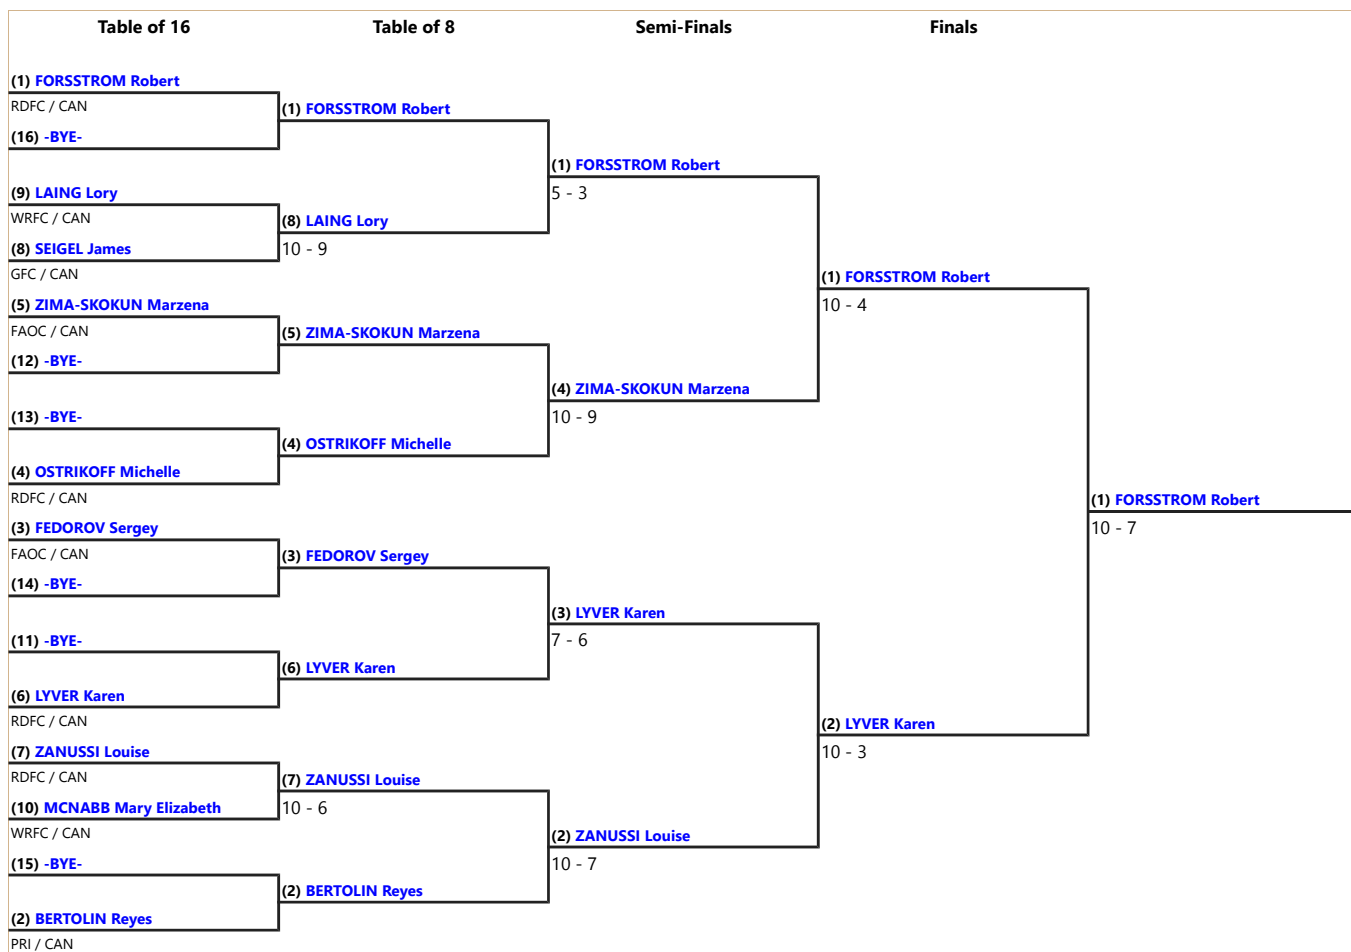

Seed	Name	Club(s)	Division	Country	V	V/M	TS	TR	Ind	Status
1	FORSSTROM Robert	RDFC		CAN	4	1.00	20	9	+11	Advanced
2	BERTOLIN Reyes	PRI		CAN	3	0.75	19	10	+9	Advanced
3	FEDOROV Sergey	FAOC		CAN	3	0.75	18	10	+8	Advanced
4	OSTRIKOFF Michelle	RDFC		CAN	3	0.75	17	10	+7	Advanced
5	ZIMA-SKOKUN Marzena	FAOC		CAN	2	0.50	16	17	-1	Advanced
6	LYVER Karen	RDFC		CAN	2	0.50	15	16	-1	Advanced
7	ZANUSSI Louise	RDFC		CAN	2	0.50	13	17	-4	Advanced
8	SEIGEL James	GFC		CAN	1	0.25	13	19	-6	Advanced
9	LAING Lory	WRFC / PRI		CAN	0	0.00	9	20	-11	Advanced
10	MCNABB Mary Elizabeth	WRFC		CAN	0	0.00	8	20	-12	Advanced

ROUND #2 - DE - SCORES

Results generated by Fencing Time v4.4 Tournament Software
www.FencingTime.com
Copyright © 2018 by Fencing Time, LLC