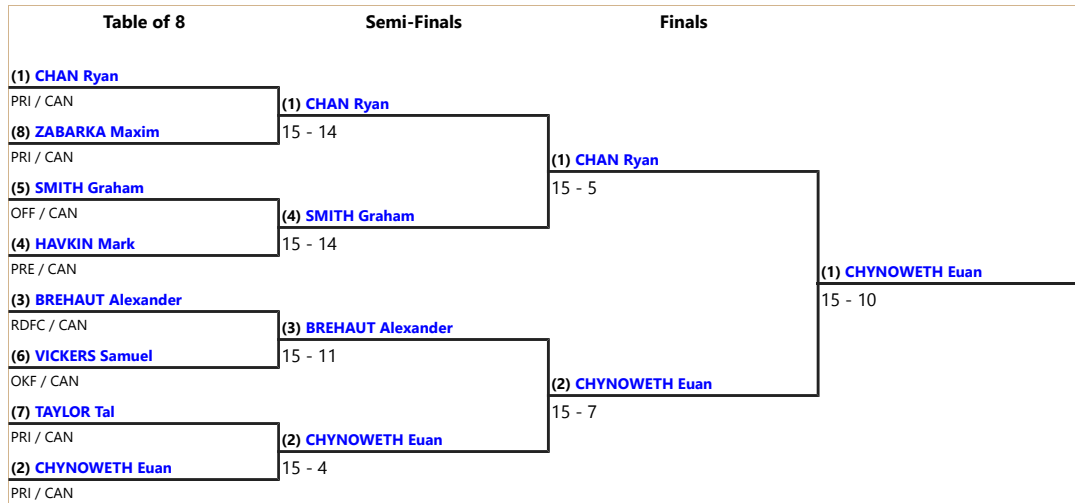

PRIORI FALL CUP

JUNIOR MEN'S EPEE
NOVEMBER-02-19 - 3:03 PM

FINAL RESULTS

Place	Name	Member #	Club(s)	Division	Country
1	CHYNOWETH Euan	C12-2131	Priori Epee Fencing Club		CAN
2	CHAN Ryan	C18-0358	Priori Epee Fencing Club		CAN
3T	SMITH Graham	C15-0961	Okanagan Freestyle Fencing		CAN
3T	BREHAUT Alexander	C19-0948	Red Deer Fencing Club		CAN
5	HAVKIN Mark	C17-1590	Priori Fencing Club		CAN
6	VICKERS Samuel	C11-0490	Okotoks Fencing Club		CAN
7	TAYLOR Tal	C18-0207	Priori Epee Fencing Club		CAN
8	ZABARKA Maxim	C16-1978	Priori Epee Fencing Club		CAN

ROUND #1 - DE - ROUND SEEDING

Seed	Name	Class./Rank	Club(s)	Division	Country	Status
1	CHAN Ryan	1	PRI		CAN	
2	CHYNOWETH Euan	3	PRI		CAN	
3	BREHAUT Alexander	4	RDFC		CAN	
4	HAVKIN Mark	5	PRE		CAN	
5	SMITH Graham	6	OFF		CAN	
6	VICKERS Samuel	7	OKF		CAN	
7	TAYLOR Tal	9	PRI		CAN	
8	ZABARKA Maxim	10	PRI		CAN	

ROUND #1 - DE - SCORES

Results generated by Fencing Time v4.4 Tournament Software
www.FencingTime.com
Copyright © 2018 by Fencing Time, LLC